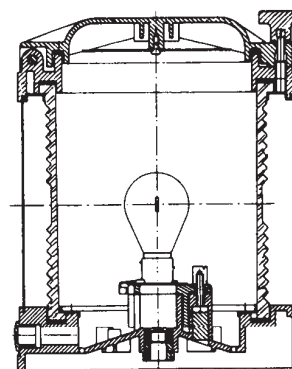

- 55520 SB
- 55520 BB
- 55521 TW
- 55522 HW
- 55522 HGL