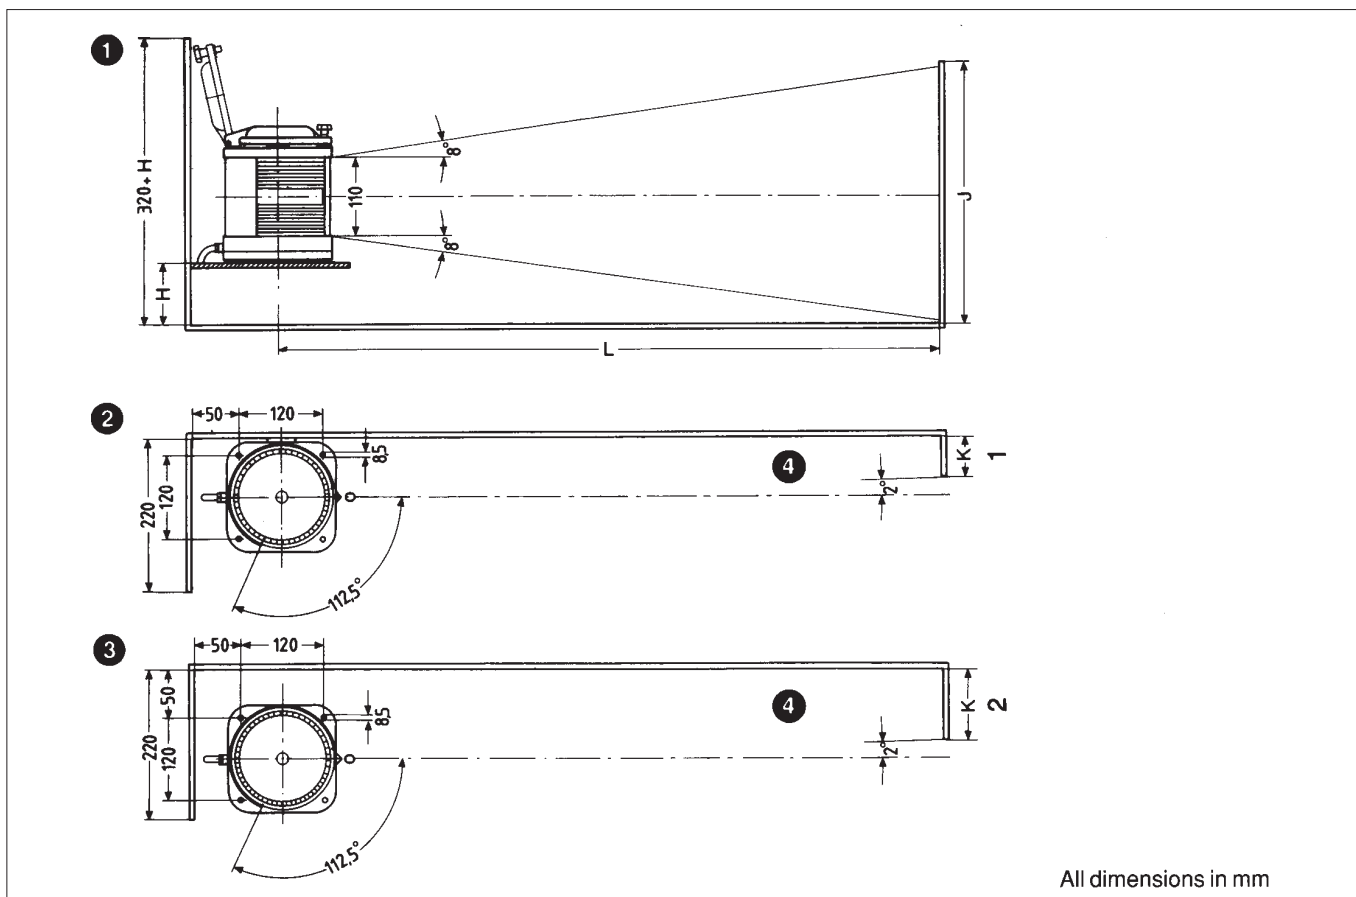

Navigation Lights

Navigation Lights DHR 55						
BASE MOUNTING	colour	order no.	horiz. Sector	visibility	kg	
Starboard	green	SB55V	112,5	2n.m.	1,0	
Port	red	BB55V	112,5	2n.m.	1,0	
Masthead	white	TW55KV	225	5n.m.	10	
Stern	white	HW55V	135	2n.m.	1,0	
Towing	yellow	HGL55V	135	2n.m.	1,0	
All round white	white	RW55V	360	2n.m.	0,9	
All round red	red	RR55V	360	2n.m.	0,9	
All round green	green	RGR55V	360	2n.m.	0,9	
Manoeuvring	white	RW55MV	360	5n.m.	0,9	
WITH BRACKET	colour	order no.	horiz. Sector	visibility	kg	
Starboard	green	SB55Z	112.5	2n.m.	1,2	
Port	red	BB55Z	112.5	2n.m.	1,2	
Masthead	white	TW55KZ	225	5n.m.	1,2	
Stern	white	HW55Z	135	2n.m.	1,2	
Towing	yellow	HGL55Z	135	2n.m.	1,2	
HOISTABLE	colour	order no.	horiz. Sector	visibility	kg	
All round white	white	RW55H	360	2n.m.	1,0	
All round red	red	RR55H	360	2n.m.	1,0	
All round green	green	RGR55H	360	2n.m.	1,0	

L	H	K1	J
345	0	72	205
400	8	70	220
500	22	66	248
600	36	63	276
700	50	60	304
800	64	56	332
910	79	52	363

L	H	K2	J
345	0	98	205
400	8	96	220
500	22	92	248
600	36	89	276
700	50	86	304
800	64	82	332
910	79	78	363

POSITIONING OF SIDE LIGHTS DHR 55	
1	STARBOARD LIGHT
2	STARBOARD LIGHT BASE MOUNTING SB55V
3	STARBOARD LIGHT SIDE MOUNTING SB55Z
4	INBOARD SCREEN INSIDE MAT BLACK