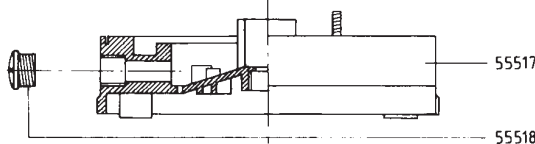

- 55520 SB
- 55520 BB
- 55521 TW
- 55522 HW
- 55522 HGL