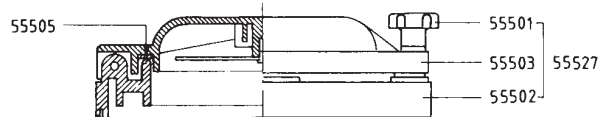

- 55508 wit
- 55523 grijs smoky
- 55509 rood
- 55510 groen
- 55511 geel
- 55524 blauw