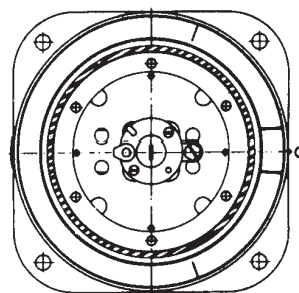

- 55520 SB
- 55520 BB
- 55521 TW
- 55522 HW
- 55522 HGL