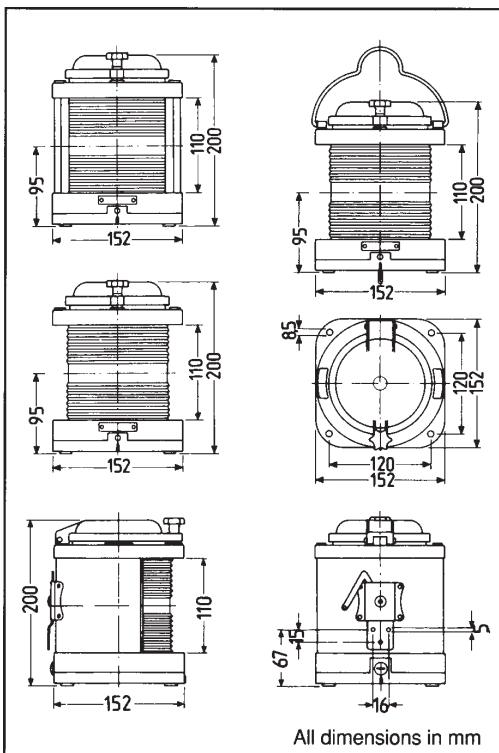

With Bracket

Base Mounting

Technical Data

Materials:

Mat black polycarbonate, reinforced with fibre glass
Metal parts non-corrosive seawater resistant, non-magnetic

Optics:

Fresnel polycarbonate lens, shock resistant, interchangeable
Protection class:

Cable Entry:

Cable gland Pg 9, cable entry optional from below or side

Bulbs (normalised):

220V - 53W - 40 cd	Lampholder Bay 15d
110V - 47W - 40 cd	Voltage to be specified when
24V - 25W - 40 cd	ordering
12V - 25W - 40 cd	

Mounting:

Base or bracket attachment for sectional lights
Base mounting or hoistable for all round lights

Positioning:

See drawing

Specifications:

Sectional lights: with bracket (Z) and base mounting (V)

All round lights: base mounting (V) and hoistable (H)

Maintenance:

All parts are made of non-corrosive materials and do not require any special protective care.

These parts can be supplied as back-up spares for on board servicing.